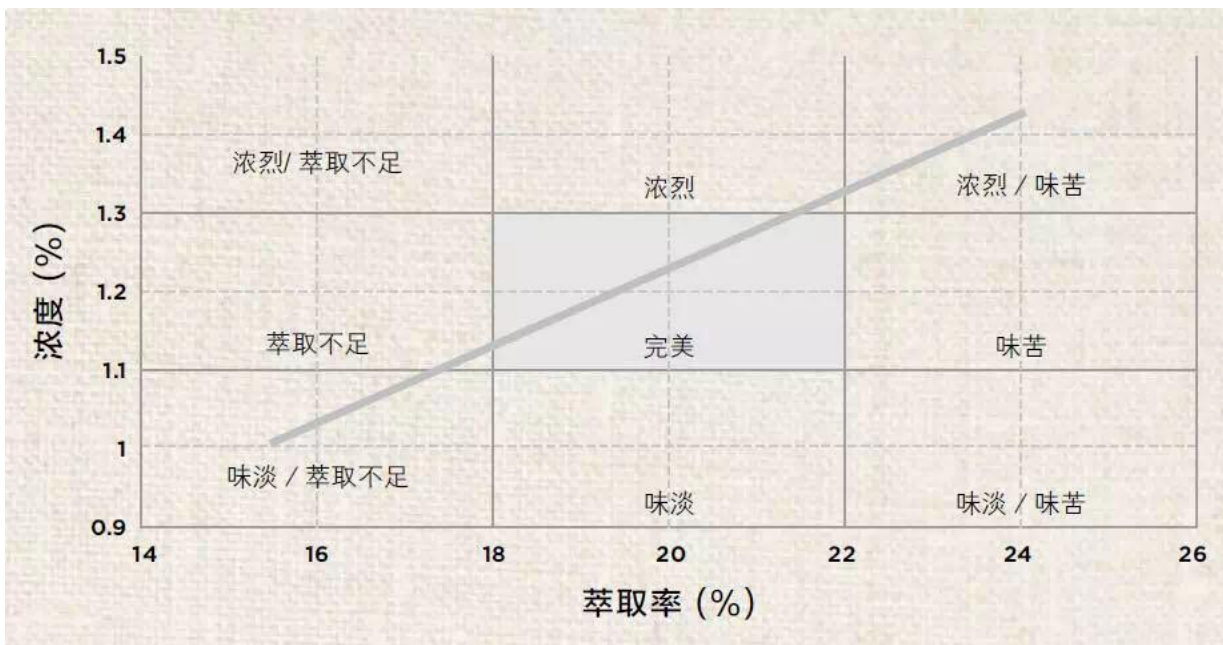

Power: 1350W

Size: 300*258*320mm

Capacity: 750ml(5 cups)

Adopt spiral heating boiler design to improve water discharge efficiency, meet SCA's demand for extraction temperature, and comply with the gold cup extraction law.